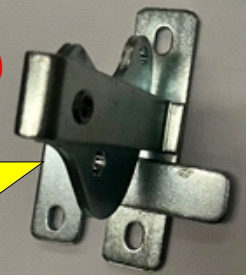

Spring into SPRING
with

Chatterton Lacework September Specials

SALE VALID TO 31/9/21

All prices are excluding GST

$2.50

**Aluminium
Balls**

to fit
50 x 50mm
65 x 65mm posts

**Factory
Seconds**

**Retail
$9.80**

**Hampton Post
Capital B31C
100X100MM**

To screw on top of 90x90mm or
100x100mm timber post

**Retail
$39.00**

$25.00

$34.00

**Retail
$54.00**

**Windsor Post
Capital B49A
100X100MM**

To screw on top of 90x90mm
or 100x100mm timber post

**Lion Post
Mill Finish**

**Retail
$670.00**

$620.00

**GABLE
Gable Crowns Picket Top
50 x 10mm**

**Retail
$1.30**

$0.50[€]

**D Latch & Striker
Discontinued Stock**

**Retail
$6.70**

$3.20

**SOV66
Picket Top
65 X 16mm**

**Retail
$2.60**

$1.90

**Retail
$2.70**

**DHP411
Picket Top
65 x 16mm**

$2.00