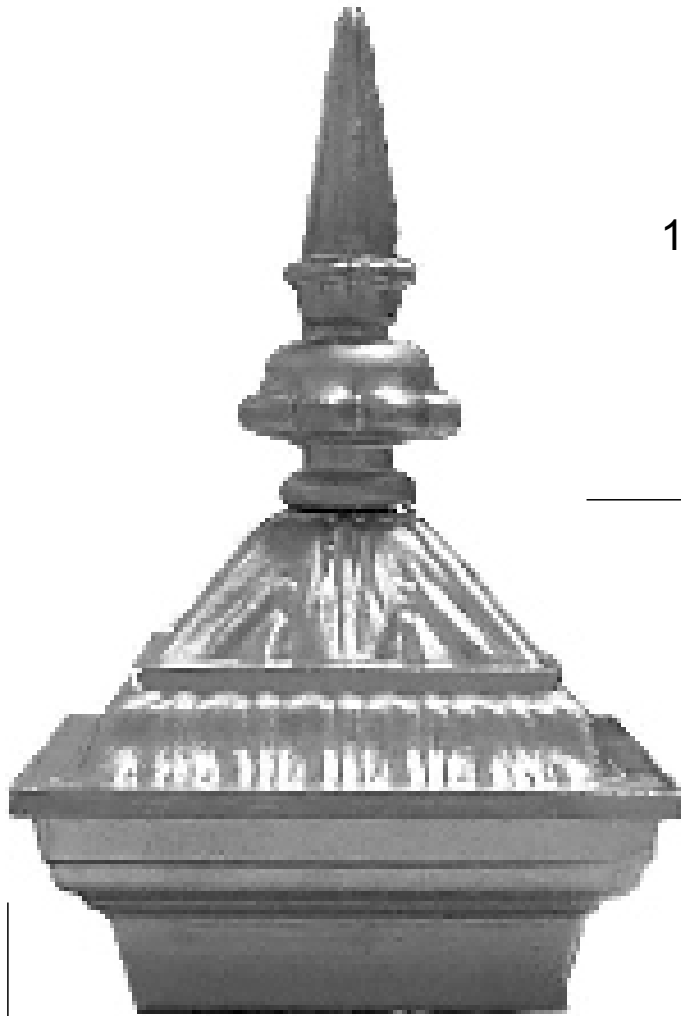

Discounted Hardware Products

Angelina Post Capital
DHP180 125 x 125mm

To fit on top of 125 x 125mm post

160mm

330mm

125mm

190mm