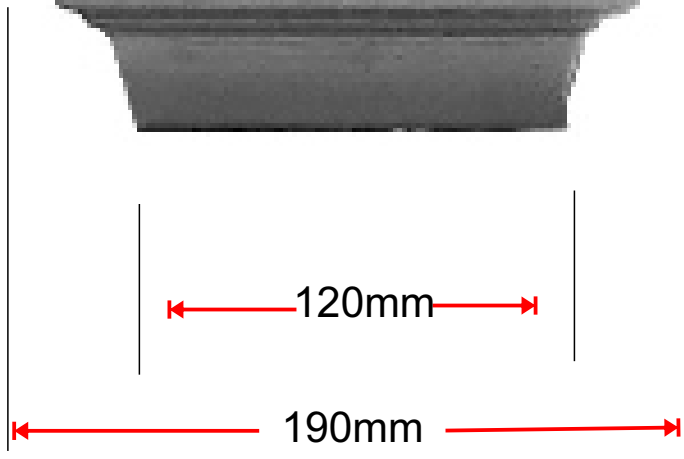

Discounted Hardware Products

Angelina Post Capital
DHP193* 120 x 120mm

To fit over the top of 120 x 120mm post

70-75mm internal depth