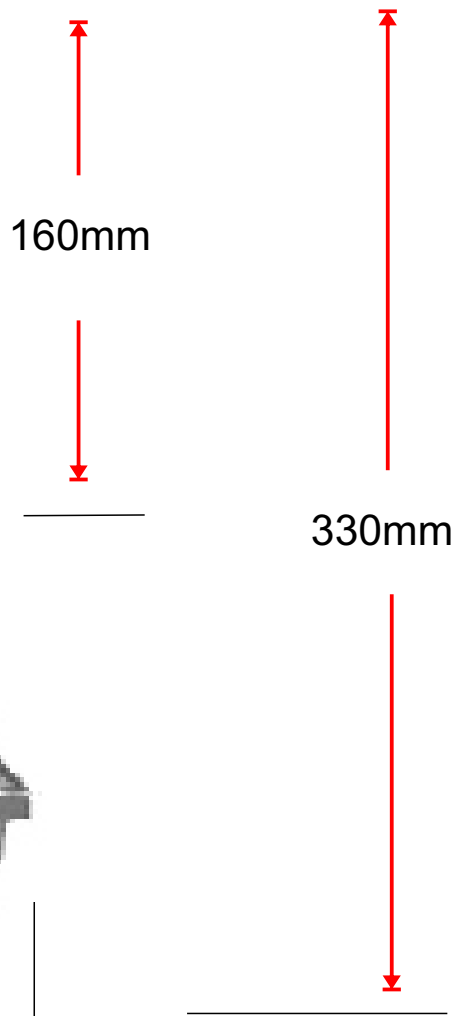

Discounted Hardware Products

Angelina Post Capital
DHP193* 120 x 120mm

To fit over the top of 120 x 120mm post

70-75mm internal depth