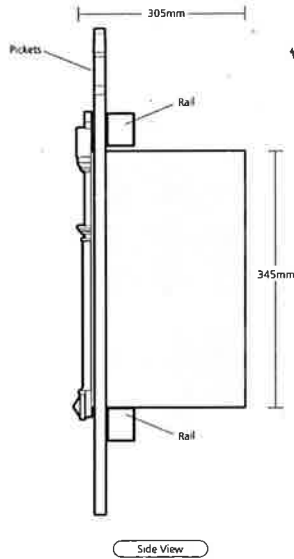

# Brunswick Letterbox

Features: • Made from durable aluminium • Fits all types of fences • Unit fitted with lock and key

# Royal Park Letterbox

Features: • Made from durable aluminium • Fits all types of fences • Unit fitted with lock and key

ance Letterboxes