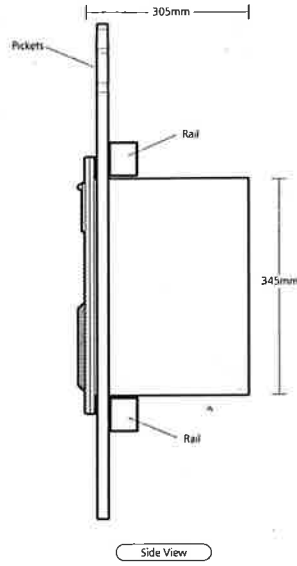

# Brunswick Letterbox

Features: • Made from durable aluminium • Fits all types of fences • Unit fitted with lock and key

# Royal Park Letterbox

Features: • Made from durable aluminium • Fits all types of fences • Unit fitted with lock and key

ance Letterboxes