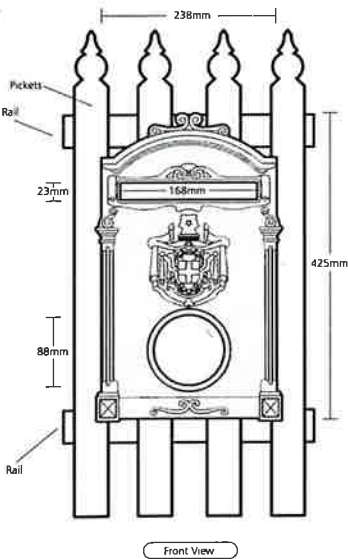

# Brunswick Letterbox

Features: • Made from durable aluminium • Fits all types of fences • Unit fitted with lock and key

# Royal Park Letterbox

Features: • Made from durable aluminium • Fits all types of fences • Unit fitted with lock and key

ance Letterboxes