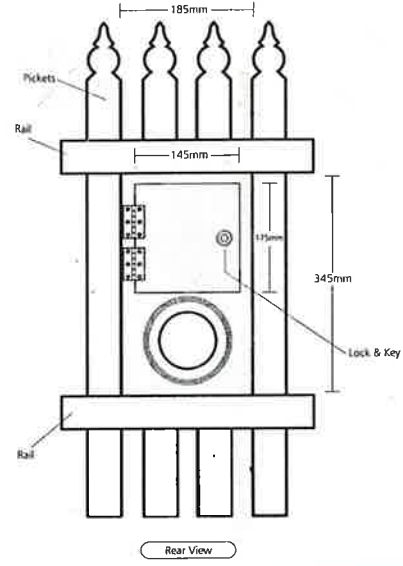

# Brunswick Letterbox

Features: • Made from durable aluminium • Fits all types of fences • Unit fitted with lock and key

# Royal Park Letterbox

Features: • Made from durable aluminium • Fits all types of fences • Unit fitted with lock and key

ance Letterboxes