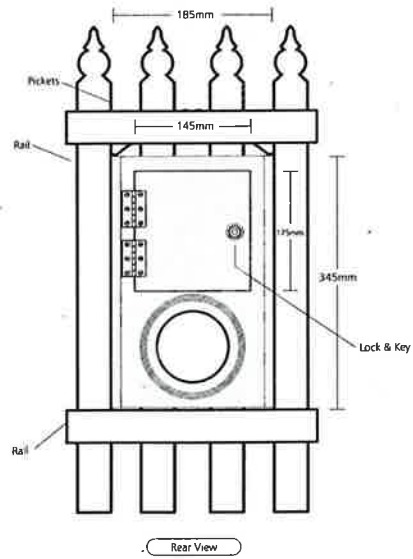

# Brunswick Letterbox

Features: • Made from durable aluminium • Fits all types of fences • Unit fitted with lock and key

# Royal Park Letterbox

Features: • Made from durable aluminium • Fits all types of fences • Unit fitted with lock and key

ance Letterboxes