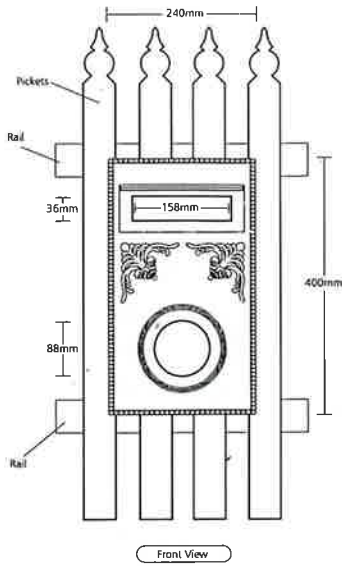

# Brunswick Letterbox

Features: • Made from durable aluminium • Fits all types of fences • Unit fitted with lock and key

# Royal Park Letterbox

Features: • Made from durable aluminium • Fits all types of fences • Unit fitted with lock and key

ance Letterboxes