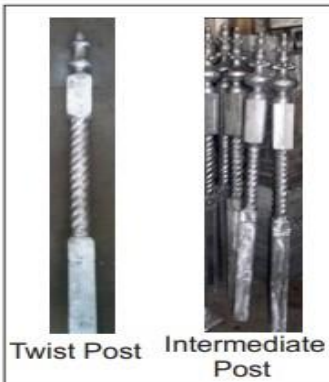

## Chatterton Lion Posts

LIONPOST	Post & Capital 1555 X 230mm
	Post Only 1070 X 230mm
	Base 320 X 320mm

LION POST CAPITAL	230 X 230mm
LION POST SPEAR	320 X 125mm

TWIST POST	58 X 58mm Height - 1140mm Plain Post With Base Plate
	INTERMEDIATE POST
	1450 X 55 X 55mm

POST BASE	90 X 90mm
POST BASE	100 X 100mm
POST BASE	120 X 120mm

All Products Made From Aluminium